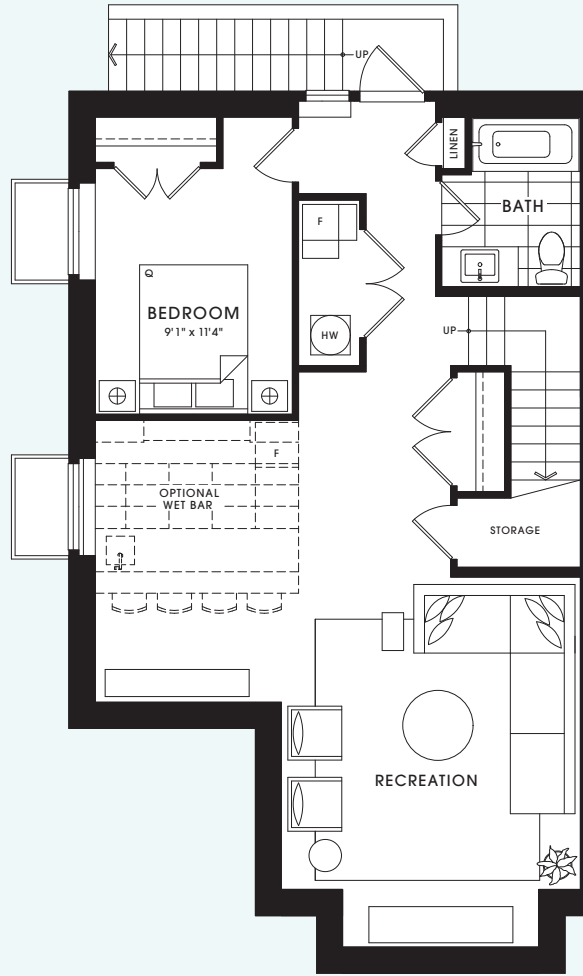

4 Bedroom  
3.5 Bath  
2,572 - 2,574 sq ft

Lower 872 sq ft

Main 872 sq ft

Upper 828 sq ft