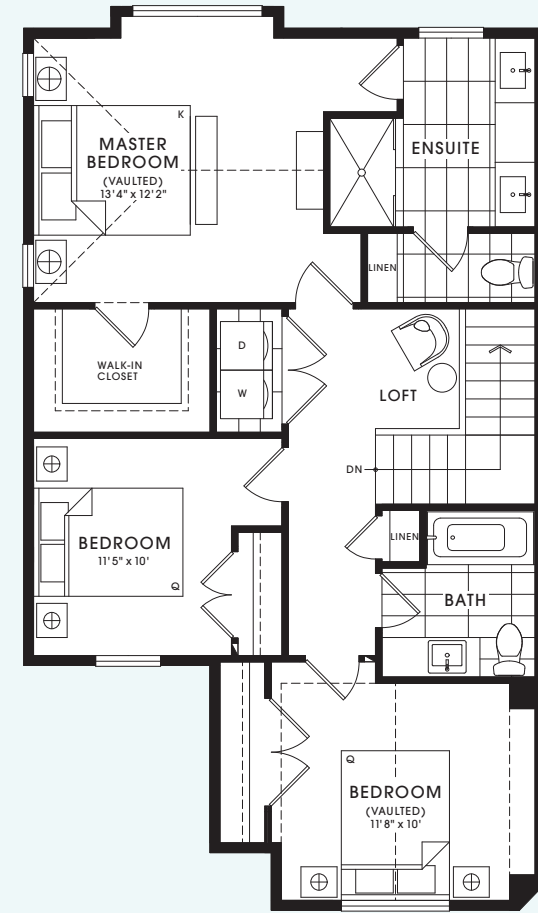

4 Bedroom  
3.5 Bath  
2,572 - 2,574 sq ft

Lower 872 sq ft

Main 872 sq ft

Upper 828 sq ft