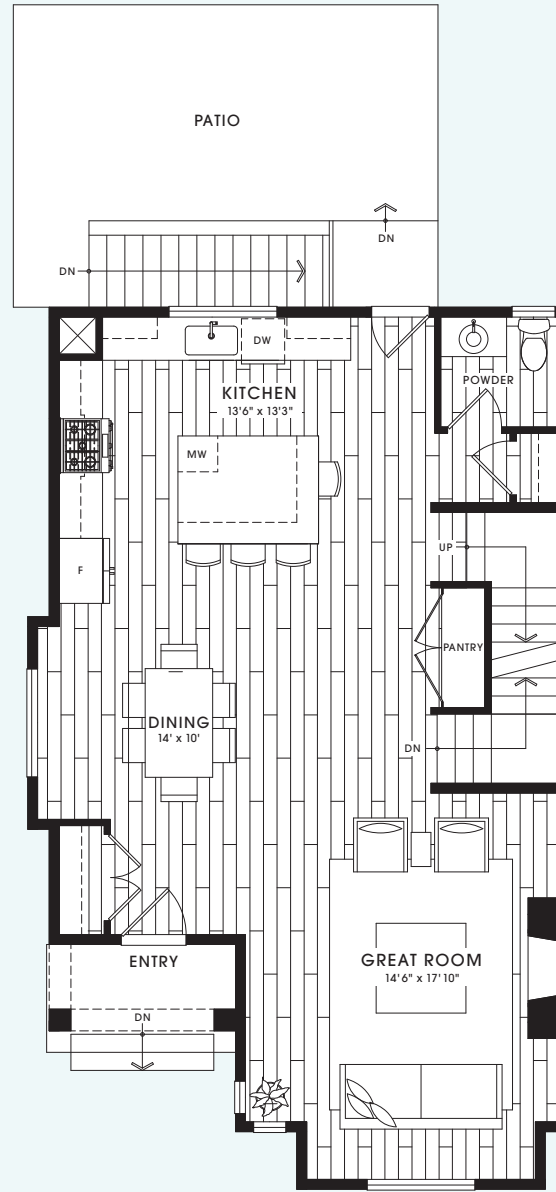

4 Bedroom  
3.5 Bath  
2,572 - 2,574 sq ft

Lower 872 sq ft

Main 872 sq ft

Upper 828 sq ft