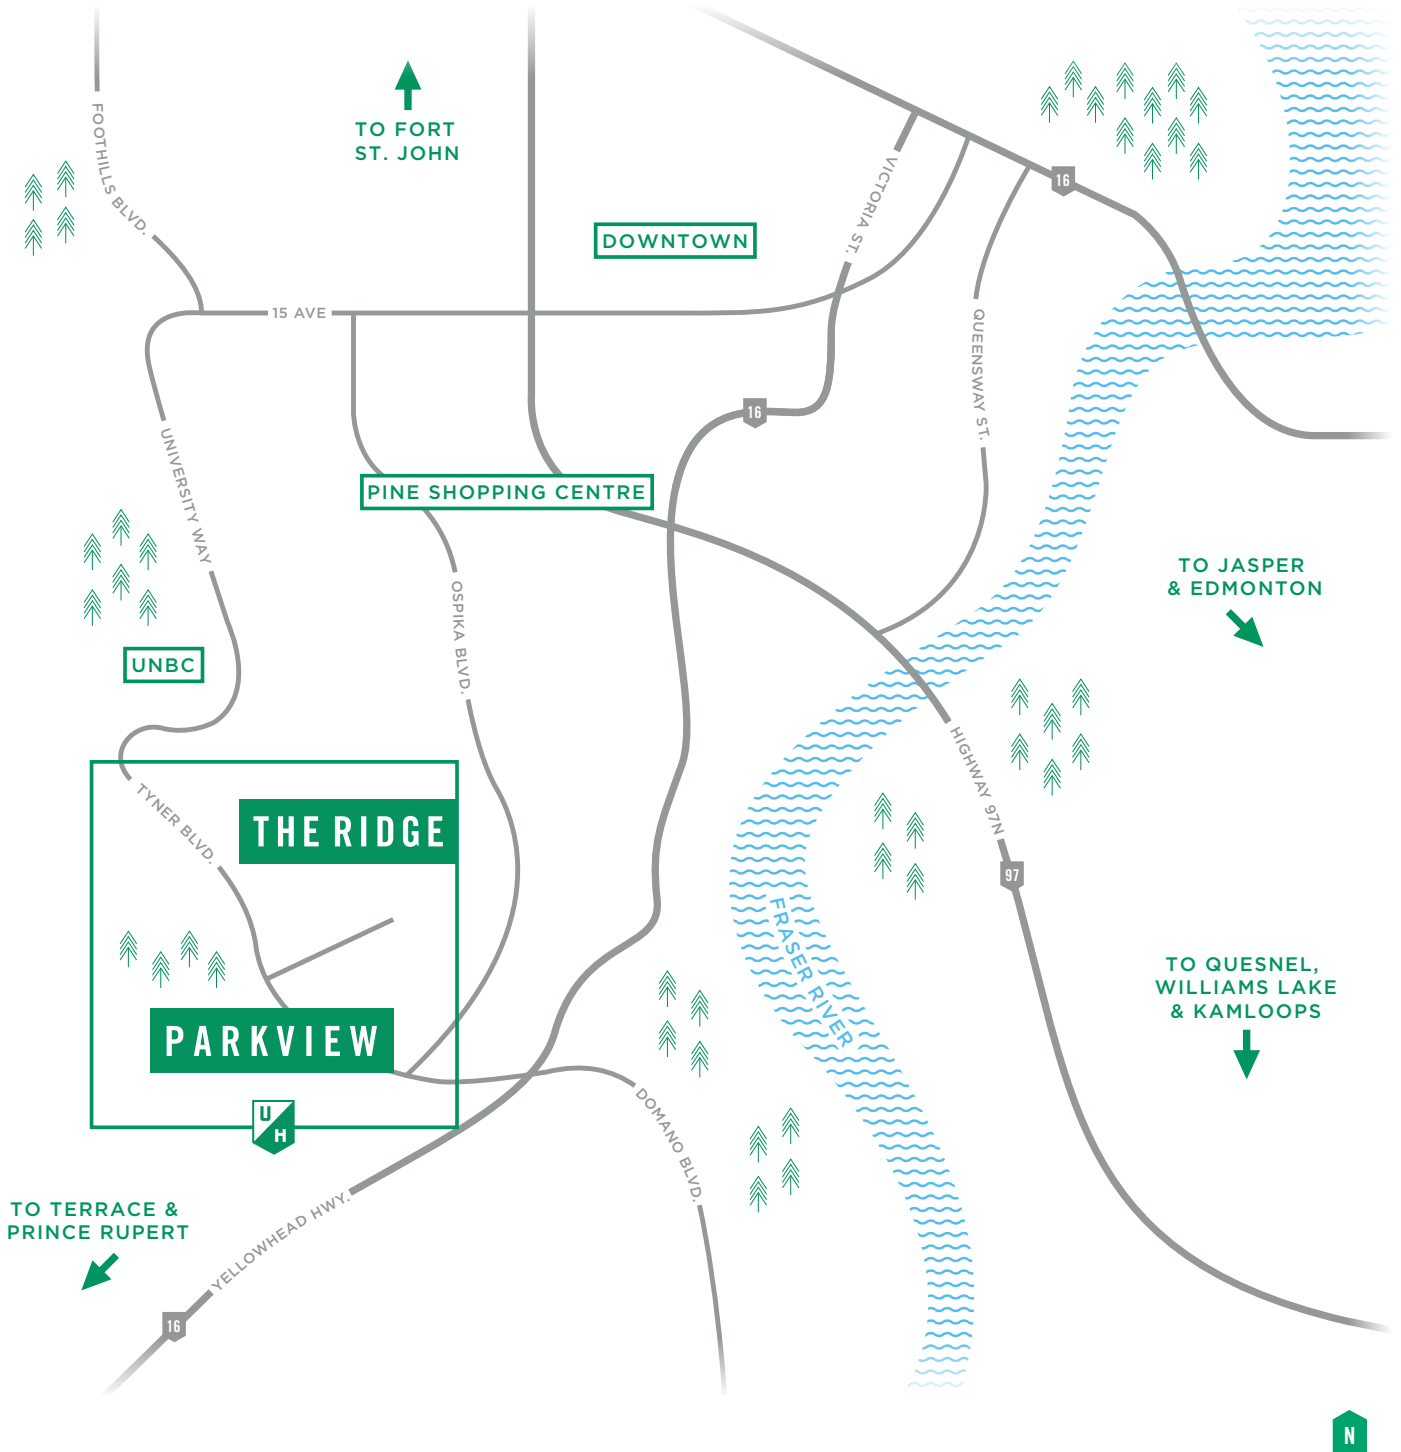

PRINCE GEORGE

LOCATION MAP

UNIVERSITYHEIGHTSLIVING.CA

DEVELOPED BY
INFINITY
PROPERTIES

*The developer reserves the right to make changes and modifications to the information contained herein. Maps, views, scales, and renderings are representational only and are not necessarily accurate, and final design, construction, and features may differ. Floor plans, layouts, finishes, and availability are subject to change without notice. Please see a developer sales representative for more information. E. & O. E.