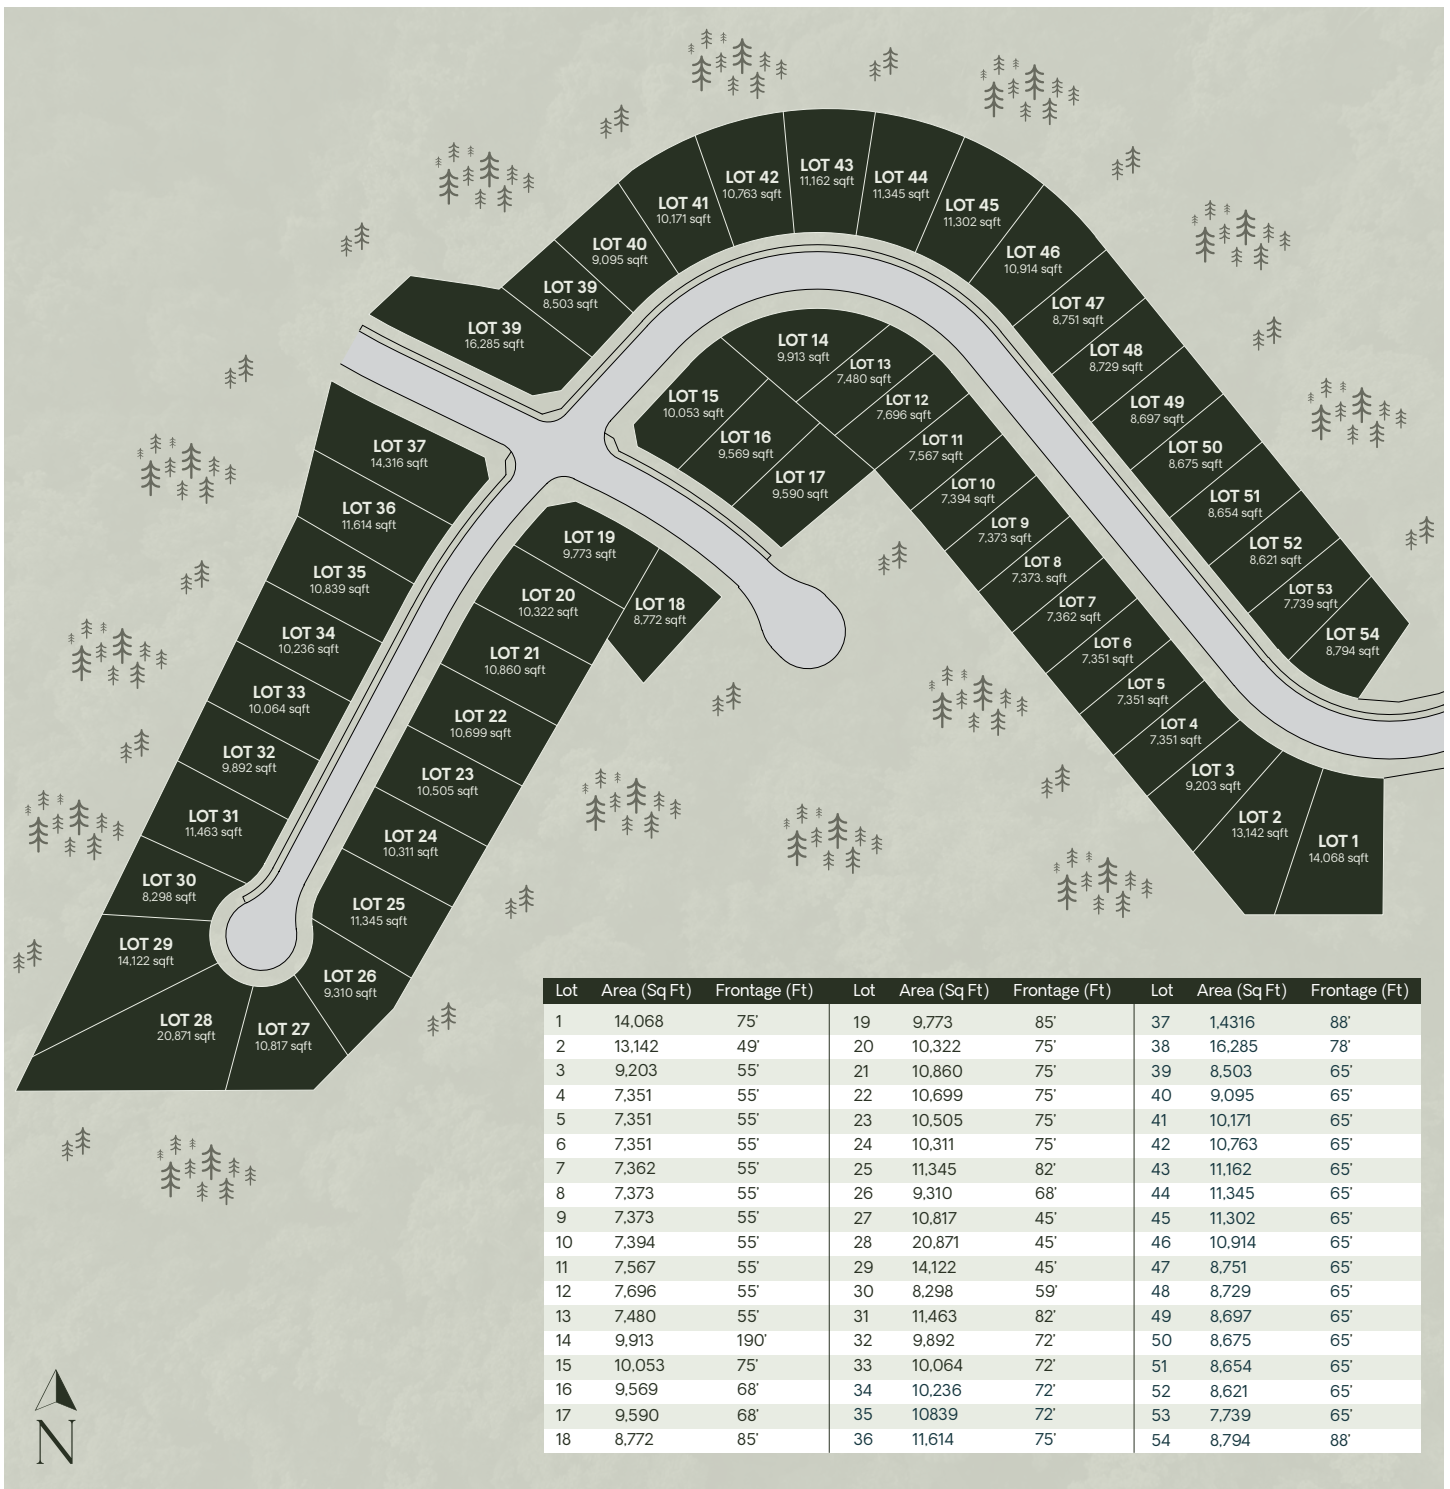

Phase 1 Site Plan

THE HEADLANDS

PRINCE GEORGE

HeadlandsLiving.ca

DEVELOPED BY
INFINITY
PROPERTIES